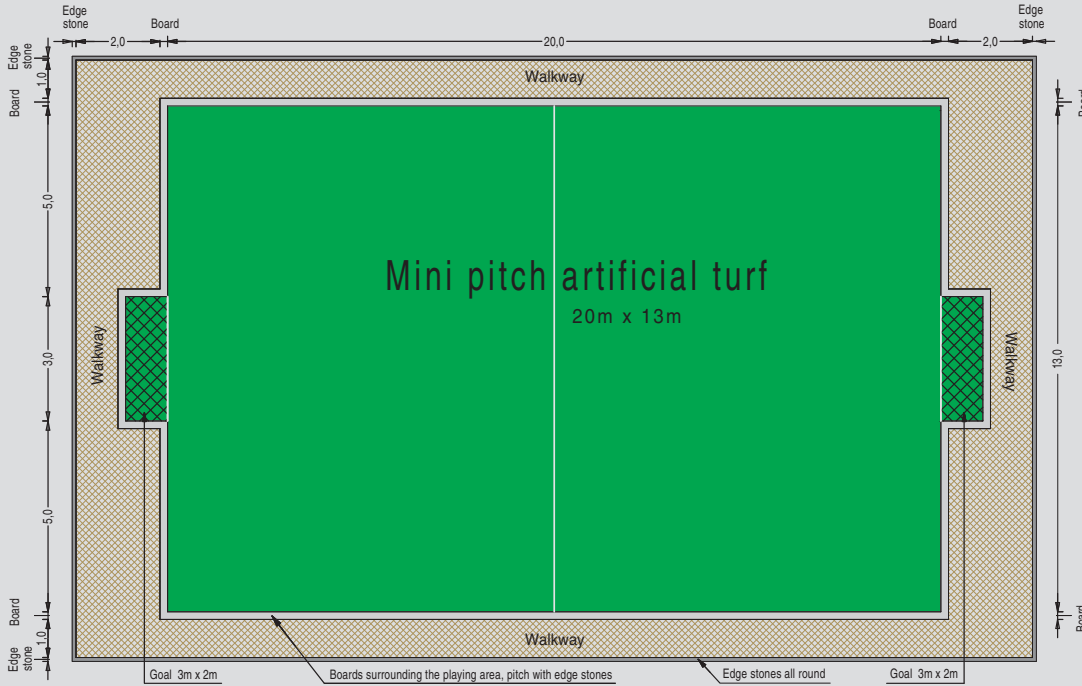

- Certificate for turf in compliance with DIN V 18035-7: 2002-06
- Certificate sports equipment in compliance with DIN EN 15312
- Static calculation and TÜV certificates

Technical data: Turf

Standard pitch dimensions 13 x 20 m
 Polytan LigaGrass 238 texturised
 Raw material 100% Polytan polyethylene
 Filament 200 µm thick with enhanced cross-section
 Turf colour green
 Centre line colour white, tufted